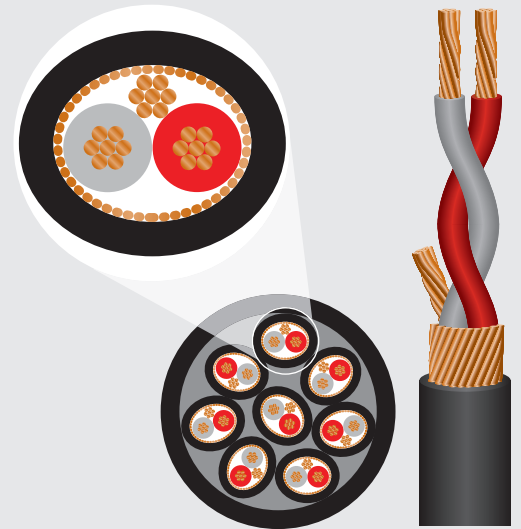

The Solution

The most effective way to minimize eddy current resistance in cables is to have all of the conductors running completely parallel, which is not possible with conventional flexible cable designs. Realizing this limitation through decades of research, Wireworld developed a new structure that enables flexible shielded cables to have precisely spaced parallel conductors. This DNA Helix cable geometry (U.S. Patent 8,569,627) improves fidelity by eliminating the eddy current resistance caused by conventional twisted conductor designs. In DNA Helix cables, multiple parallel conductors fit together in layers that are twisted together as a group. Thanks to DNA Helix technology, music that has passed through a Wireworld Evo-Snake sounds distinctly cleaner, clearer and closer to the source than with any conventional snake cable.

Specifications

Applications	Analog & Digital
Design	DNA Helix
Conductors	26AWG OFC
Insulation	Composilex 2
Drain Wires	25AWG OFC
Shields	100% coverage
Impedance	110 ohms
Channel Diameter	0.14"/3.5mm
Overall Diameter	0.53"/13.5mm

Conventional Snake Cable