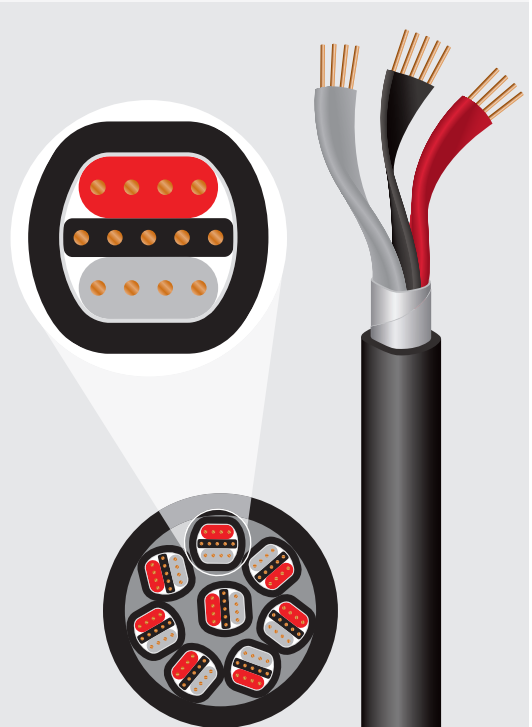

Wireworld Evo-Snake™

WWW.WIREWORLDPROAUDIO.COM

© 2016 Wireworld, Inc.

WIREWORLD®
PROAUDIO

Engineered for Reality™